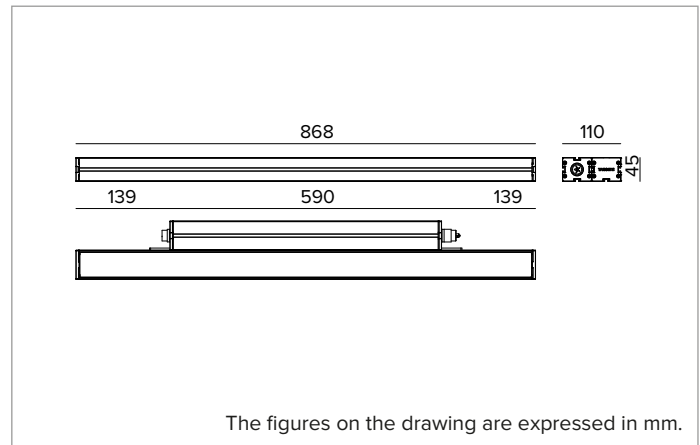

E0553GFL822ELBA | JEDI NOVA 55 Projector Side Box

Adjustable linear LED projector

| | 2200K | H(m) | D1(m) | D2(m) | E _{max} (lx) | | |
|---------------|------------------------------|------------------|---------|-------|-----------------------|------|-----|
| | Ra80 | 10° | 38° | | | | |
| Fixture Power | 52W | 1 | 0.17 | 0.69 | 23320 | | |
| Source Flux | 5919lm | 2 | 0.35 | 1.38 | 5830 | | |
| Fixture Flux | 3798lm | 3 | 0.52 | 2.08 | 2591 | | |
| Efficacy | 72lm/W | 4 | 0.70 | 2.77 | 1458 | | |
| TS2136 | I _{max} =3940cd/klm | I _{max} | 23320cd | 5 | 0.87 | 3.46 | 933 |

Optic: LENS

Beam angles: GRZ 10°x40°

Optical efficiency: 64%

Fixture flux: 3798lm

Luminous efficacy: 72lm/W

Photobiological safety: Compliant with RG1 low risk group

MECHANICAL CHARACTERISTICS

Extruded anodised aluminium 15μ body. Extra clear 5mm thick glass flat screen. The body of the fixture is adjustable and can be installed away from the mounting surface using accessory snap brackets.

Colour and finish: Black anodized

Dimensions: L=868mm

Weight: 4.4Kg

Version: Comfort

Degree of protection: IP66,IP67,IP68,IP69

Mechanical Resistance: IK07

ELECTRICAL CHARACTERISTICS

Integrated driver available in the ON-OFF version (positioned laterally to the optical body). Supplied with through-wiring with longitudinal sealing IN/OUT panel connectors (the sealing limits the risk of humidity raising towards the driver/optical body). Luminaire compliant with EN 60598-2-22 for power supply from a centralised emergency system CPSS (Central Power Supply System), not incorporated in the luminaire - high risk areas excluded. The default power and flux are 100% in AC and 100% in DC.